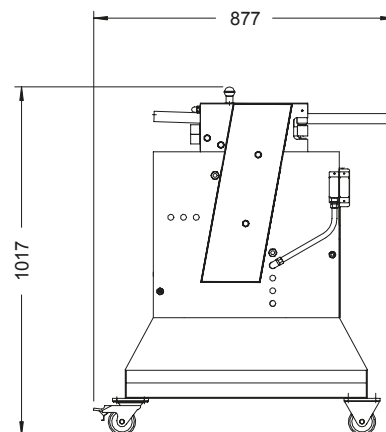

FOOTPRINT

Due to the high degree of customization possibilities, technical data of the final product may vary.