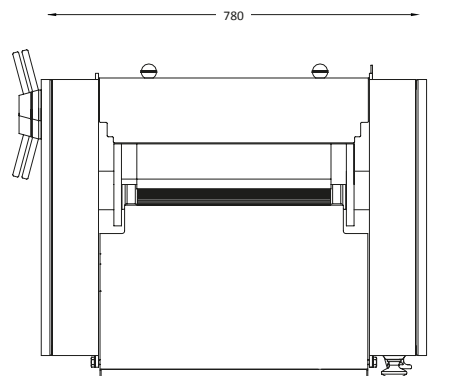

 多功能台式去皮机适合于很多种类和尺寸的鱼，可加工深去皮鱼，请查阅我们网站和产品列表以获得更多信息，订货时，请向STEEN公司说明电器规范和水源连接规格，还有告诉我们您加工的是哪种鱼（最好是学名），以及产量和一般长度，请说明您对于鱼是否有特殊的要求。

TECHNICAL DATA

FEATURE	DATA
Operators	1-2
Voltage range (1)	220- 480V 50-60Hz
Power (1)	0,55kW/3 ph
Controls	24V
LxWxH (2)	610 x 780 x 305 mm
Weight (3)	115 kg
Working width (2)	380 mm
Water usage	2 l/m
Water connection	1/2"
Air usage	-
Air connection	-
Speed (4)	+/- 22 m per minute

(1) depending on requested voltage

(2) 1mm = 0,03937 inches

(3) 1kg = 2,20462 pounds

(4) $\frac{2200\text{cm/min}}{\text{length fillet (cm)} + 5\text{cm}}$ = theoretical capacity

FOOTPRINT

Due to the high degree of customization possibilities, technical data of the final product may vary.