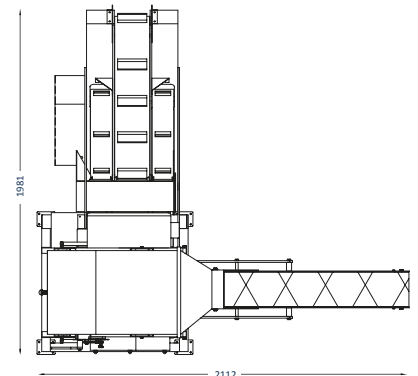

FOOTPRINT

Due to the high degree of customization possibilities, technical data of the final product may vary.