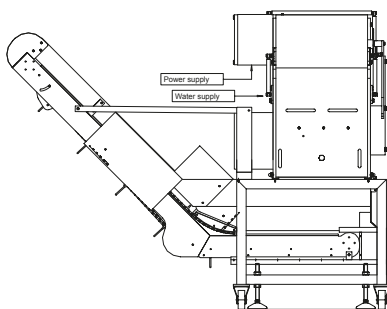

FOOTPRINT

Due to the high degree of customization possibilities, technical data of the final product may vary.