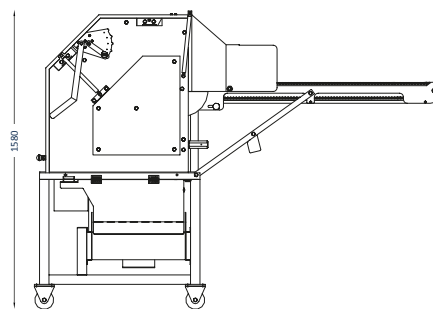

FOOTPRINT

Due to the high degree of customization possibilities, technical data of the final product may vary.